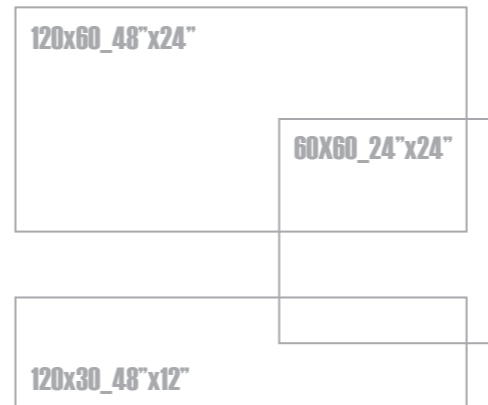

XT29064 120x60\_48"x24"  
XT29063 120x30\_48"x12"  
XT29060 60x60\_24"x24"

**dove**

XT30064 120x60\_48"x24"  
XT30063 120x30\_48"x12"  
XT30060 60x60\_24"x24"

**pink**

XT31064 120x60\_48"x24"  
XT31063 120x30\_48"x12"  
XT31060 60x60\_24"x24"

**green**

XT32064 120x60\_48"x24"  
XT32063 120x30\_48"x12"  
XT32060 60x60\_24"x24"

**Xpressive • basic**

**white**

XT33064 120x60\_48"x24"  
XT33063 120x30\_48"x12"  
XT33060 60x60\_24"x24"

**grey**

XT34064 120x60\_48"x24"  
XT34063 120x30\_48"x12"  
XT34060 60x60\_24"x24"

**black**

XT35064 120x60\_48"x24"  
XT35063 120x30\_48"x12"  
XT35060 60x60\_24"x24"

**Xpressive • colors**

**pink-violet**

XT25064 120x60\_48"x24"  
XT25063 120x30\_48"x12"  
XT25060 60x60\_24"x24"

**green-blue**